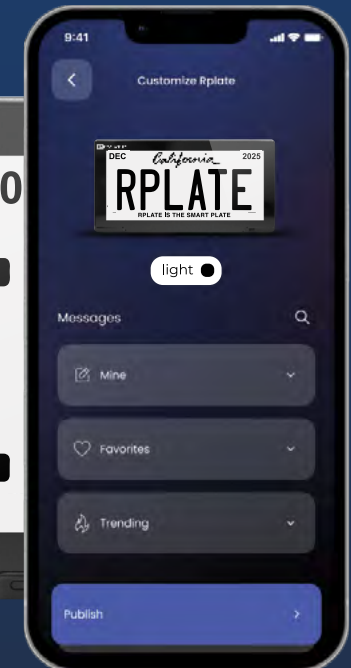

Battery-Powered RPLATE® Specs:

Design

- Monochromatic HD Display
- Replaceable Battery Powered*

Features & Benefits

- Plate Personalization
- Light/dark mode
- Banner messages with fonts and emojis.
- Renew Your Registration in Reviver App

Connectivity

- Bluetooth Low Energy, 10m (32.8ft) range (line of site)
- Future-Proof. Over The Air (OTA) LTE connectivity for software updates and future enhancements.

Security

- Tamper-Resistant Mounting
- Robust Anti-Theft Features
- Secure Cloud Communication

Durability

- Operating Temperature: -40C to +55C (-40F to+135F)
- Corrosion Resistant Mounting Bracket (GM9540)
- Safety per FCC Standards
- Chemically-Strengthened Face (5X Stronger Than Glass)
- Class-A Automotive Accessories Compliant
- Exceeds IP66 Water, Dust, and Chemical Resistance Standards

License Plate Legislation

- AAMVA Digital License Plate Standard (Visibility, Plate Form Factor)
- Legal to purchase in CA, AZ and coming soon to all 50 States
- Legal to drive in all of North America, including Canada and Mexico

Whats Included

- RPLATEO +Mounting Bracket/ Hardware
- Service Plan

You own the RPLATE! It's transferable to other vehicles with your authorization.

*Battery Life of 5 years
AAMVA = American Automotive Motor Vehicle Association
Currently Digital License Plates are Available for Rear Plates Only

Modern Licensing for Modern Living

Buy from a Retail Partner today!

Retailers provide the best RPLATE experience:

Professional Installation: Drive off the lot with your new RPLATE!

Service Package Options: Choose from 1,3 and 5 Year Service Plans.

Ongoing Personalized Service: Ready to help you get the most out of your RPLATE!